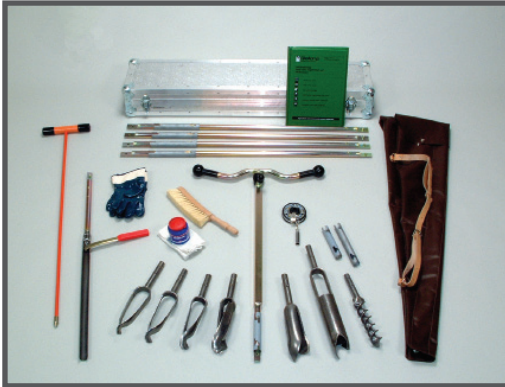

## Ergonomic Auger Set

The **Ergonomic Auger Set** is used to carry out manual drilling and sampling in a great variety of different soils in an ergonomically sound way. It can help prevent back, neck and shoulder problems which can be associated with repetitive augering.

### For regular manual drilling and sampling of different soil types

#### Advantages

- Adjustable height settings
- Ratchet system enables easier augering and ensures good posture
- Quicker, simpler and physically less exerting
- Universal bayonet connection
- An Auger head for most soil types
- Strong and easy to clean.

#### Accessories

- Compatible with Bayonet Fitting parts
- Carry bag and cases for handle and other parts.